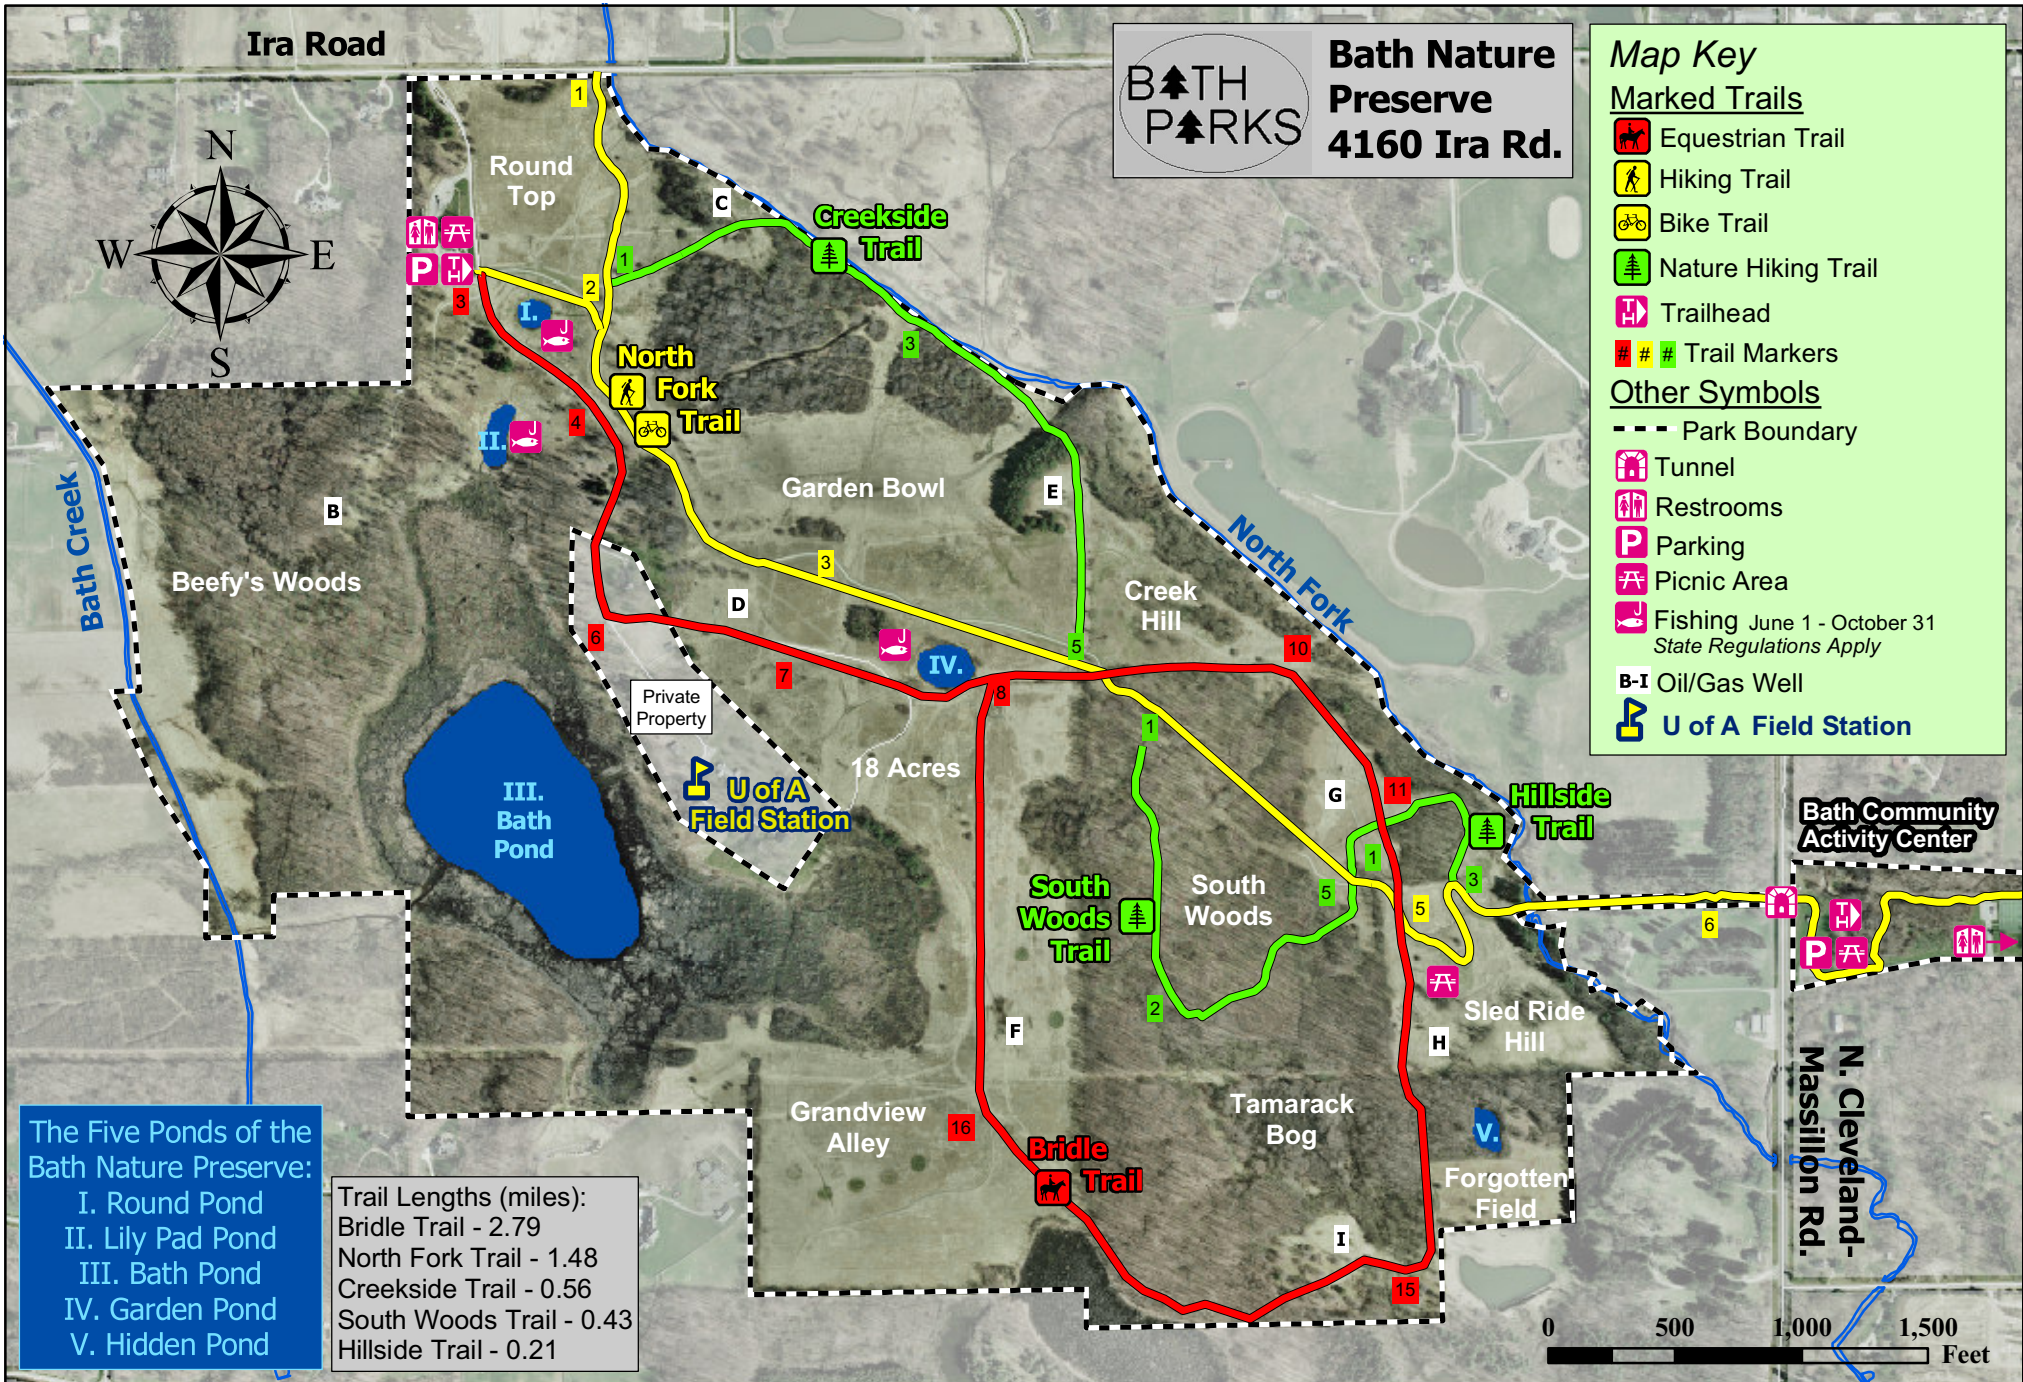

BATH NATURE PRESERVE

This map is for informational use only. No representation is made or warranty given as to its content. The user assumes all risk of use. Bath Township assumes no responsibility for any loss or delay resulting from such use. Data Source: Summit County GIS data. Prepared by the Bath Township Parks Department, January 2007.